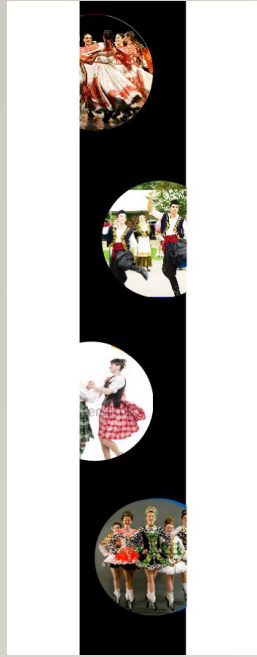

DESIGN SELECTION HUI FOR MUSEUM BRANDING POU

DARGAVILLE MUSEUM
TE WHARE TAONGA O TUNATAHI

Tunatahi with elvers

Maori Pou
Dargaville Museum
Te Whare Taonga O Tunatahi

Koro pepe taonga symbol

Maritime Pou
Dargaville Museum
Te Whare Taonga O Tunatahi